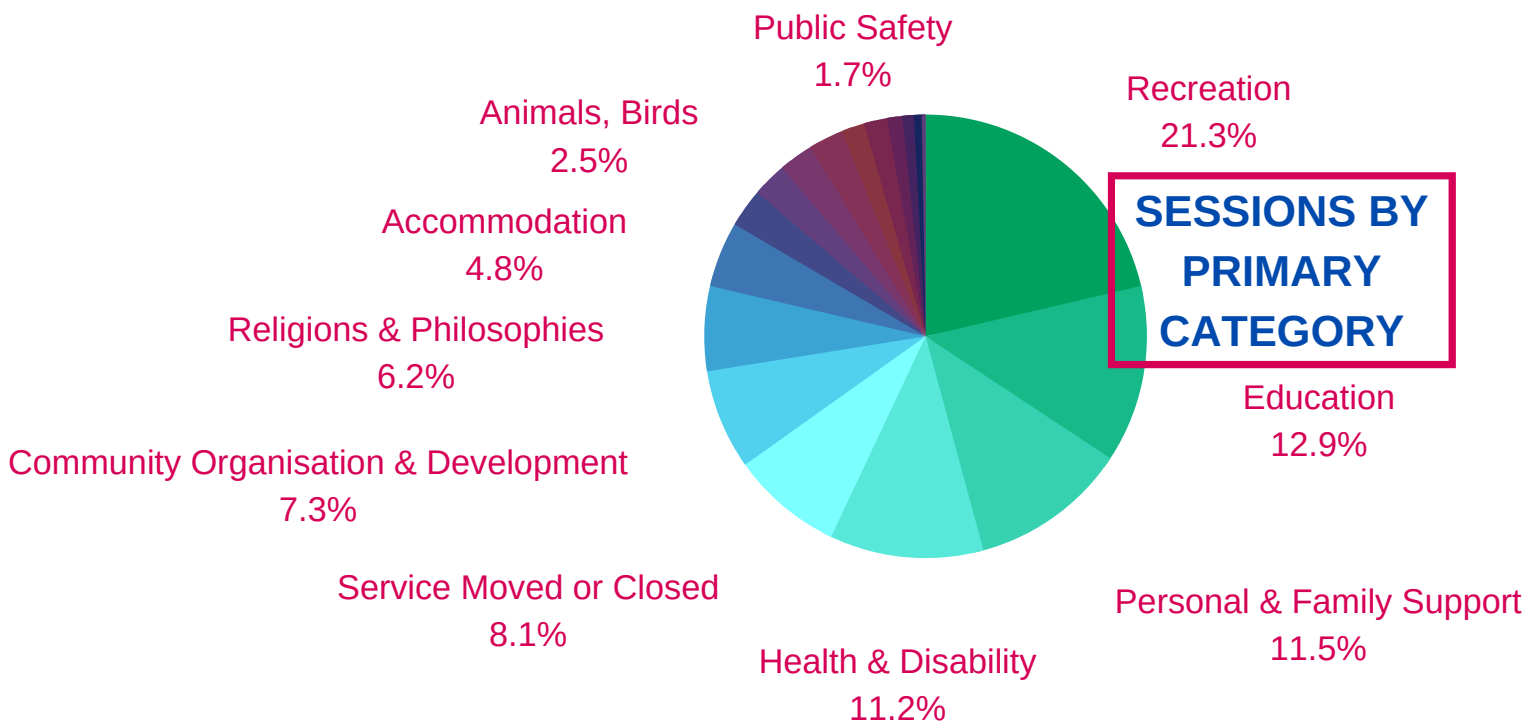

PLAYFORD COUNCIL FY 2020-2021

WHAT ARE OUR COMMUNITY NEEDS?

16859 SESSIONS

1 JULY 2020 - 30 JUNE 2021

TOP 25 LANDING PAGES:

WHO ARE OUR USERS?