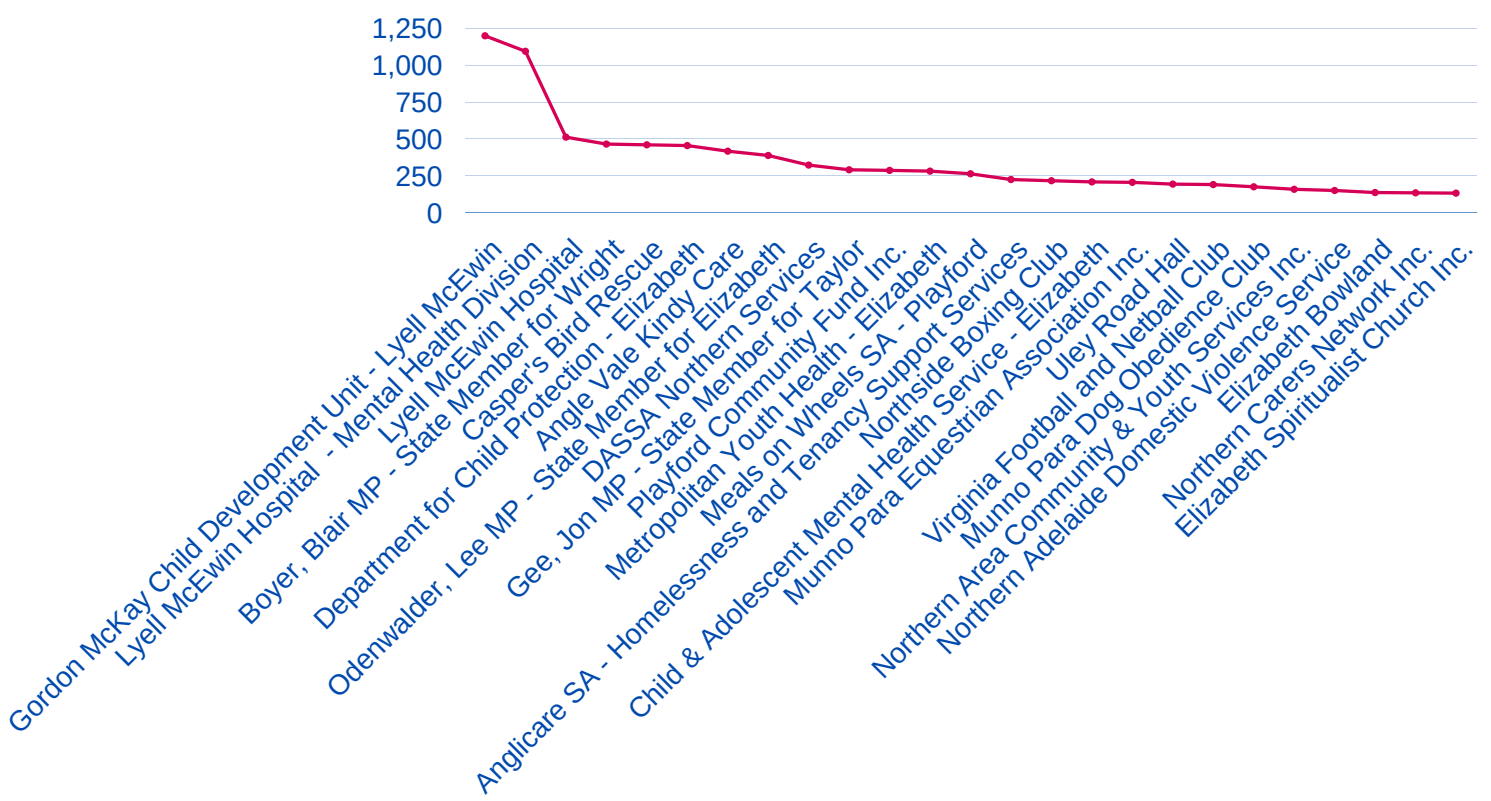

PLAYFORD COUNCIL FY 2020-2021

WHAT ARE OUR COMMUNITY NEEDS?

16859 SESSIONS

1 JULY 2020 - 30 JUNE 2021

TOP 25 LANDING PAGES:

WHO ARE OUR USERS?