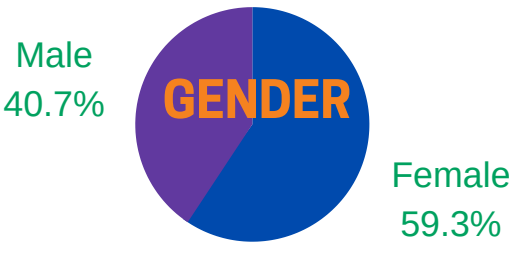

PLAYFORD COUNCIL FY 2020-2021

WHAT ARE OUR COMMUNITY NEEDS?

16859 SESSIONS

1 JULY 2020 - 30 JUNE 2021

TOP 25 LANDING PAGES:

WHO ARE OUR USERS?